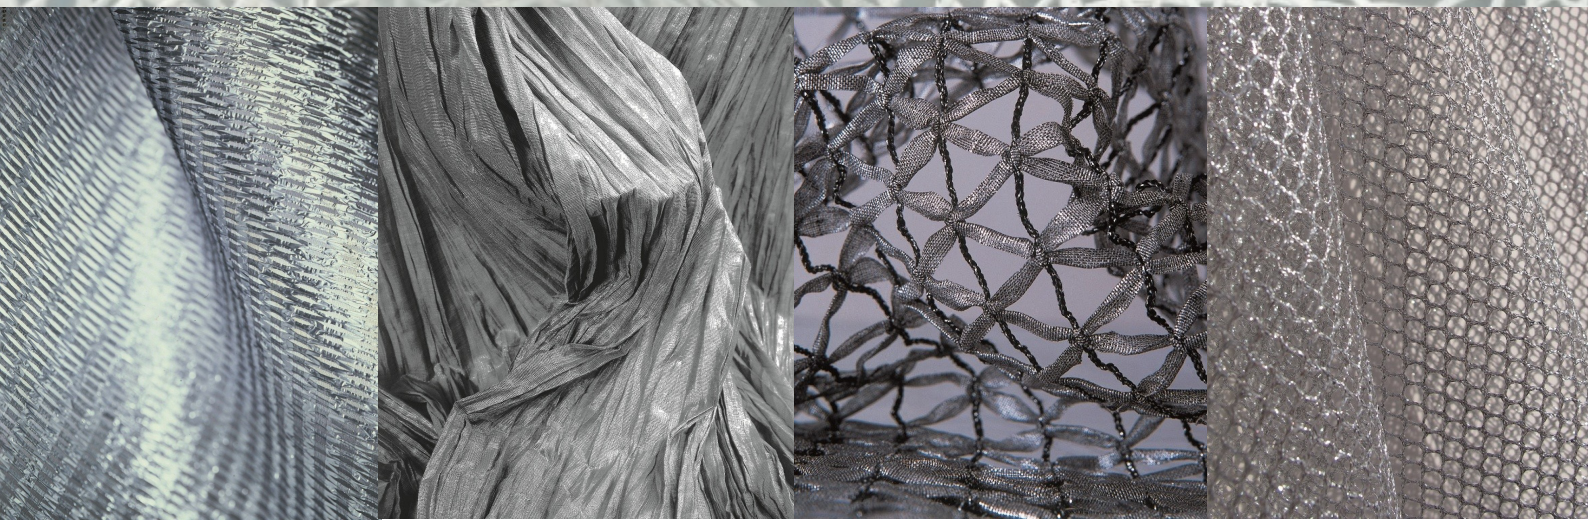

TRANSPARENT WALL DESIGN WITH TEXTILE GLASS

SANKON INTERIORS LTD T 852 2543 3880 F 852 2543 3755

Collection

Alabama (04 ivory, 07 smoke)
Alicia (91 ivory, 94 oak)
Doretta (01 gold, 02 silver)
Galaxy (02 night)
Glissy (01 opal, 04 gold)
Jazz FR (01 silver, 02 gold)
Katsu (02 hazel), Kombu CS (111
ivory)
Network (02 silver)
Oki (01 ivory, 02 smoke)
Scenotec CS (01 white, 13 grey)
Stratos (41 silver, 42 gold)
Taoki (04 natural)